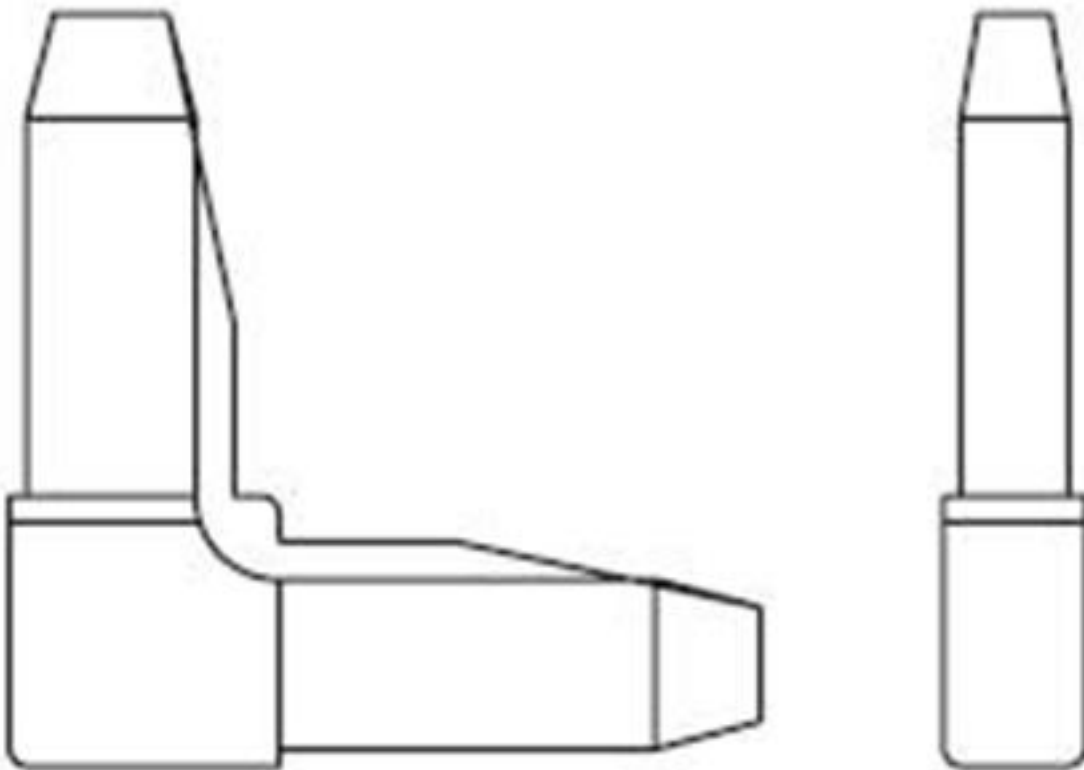

CO38

Coin carré en plastique pour cadrage BAR38

Square Cut Plastic Corner Key For BAR38

Emballage standard: 1000 mcx

Poids/bte: 14 lbs

Dimensions de la boîte: 14" x 14" x 11"

Standard packaging: 1000 pcs

Carton weight: 14 lbs

Carton dimensions: 14" x 14" x 11"